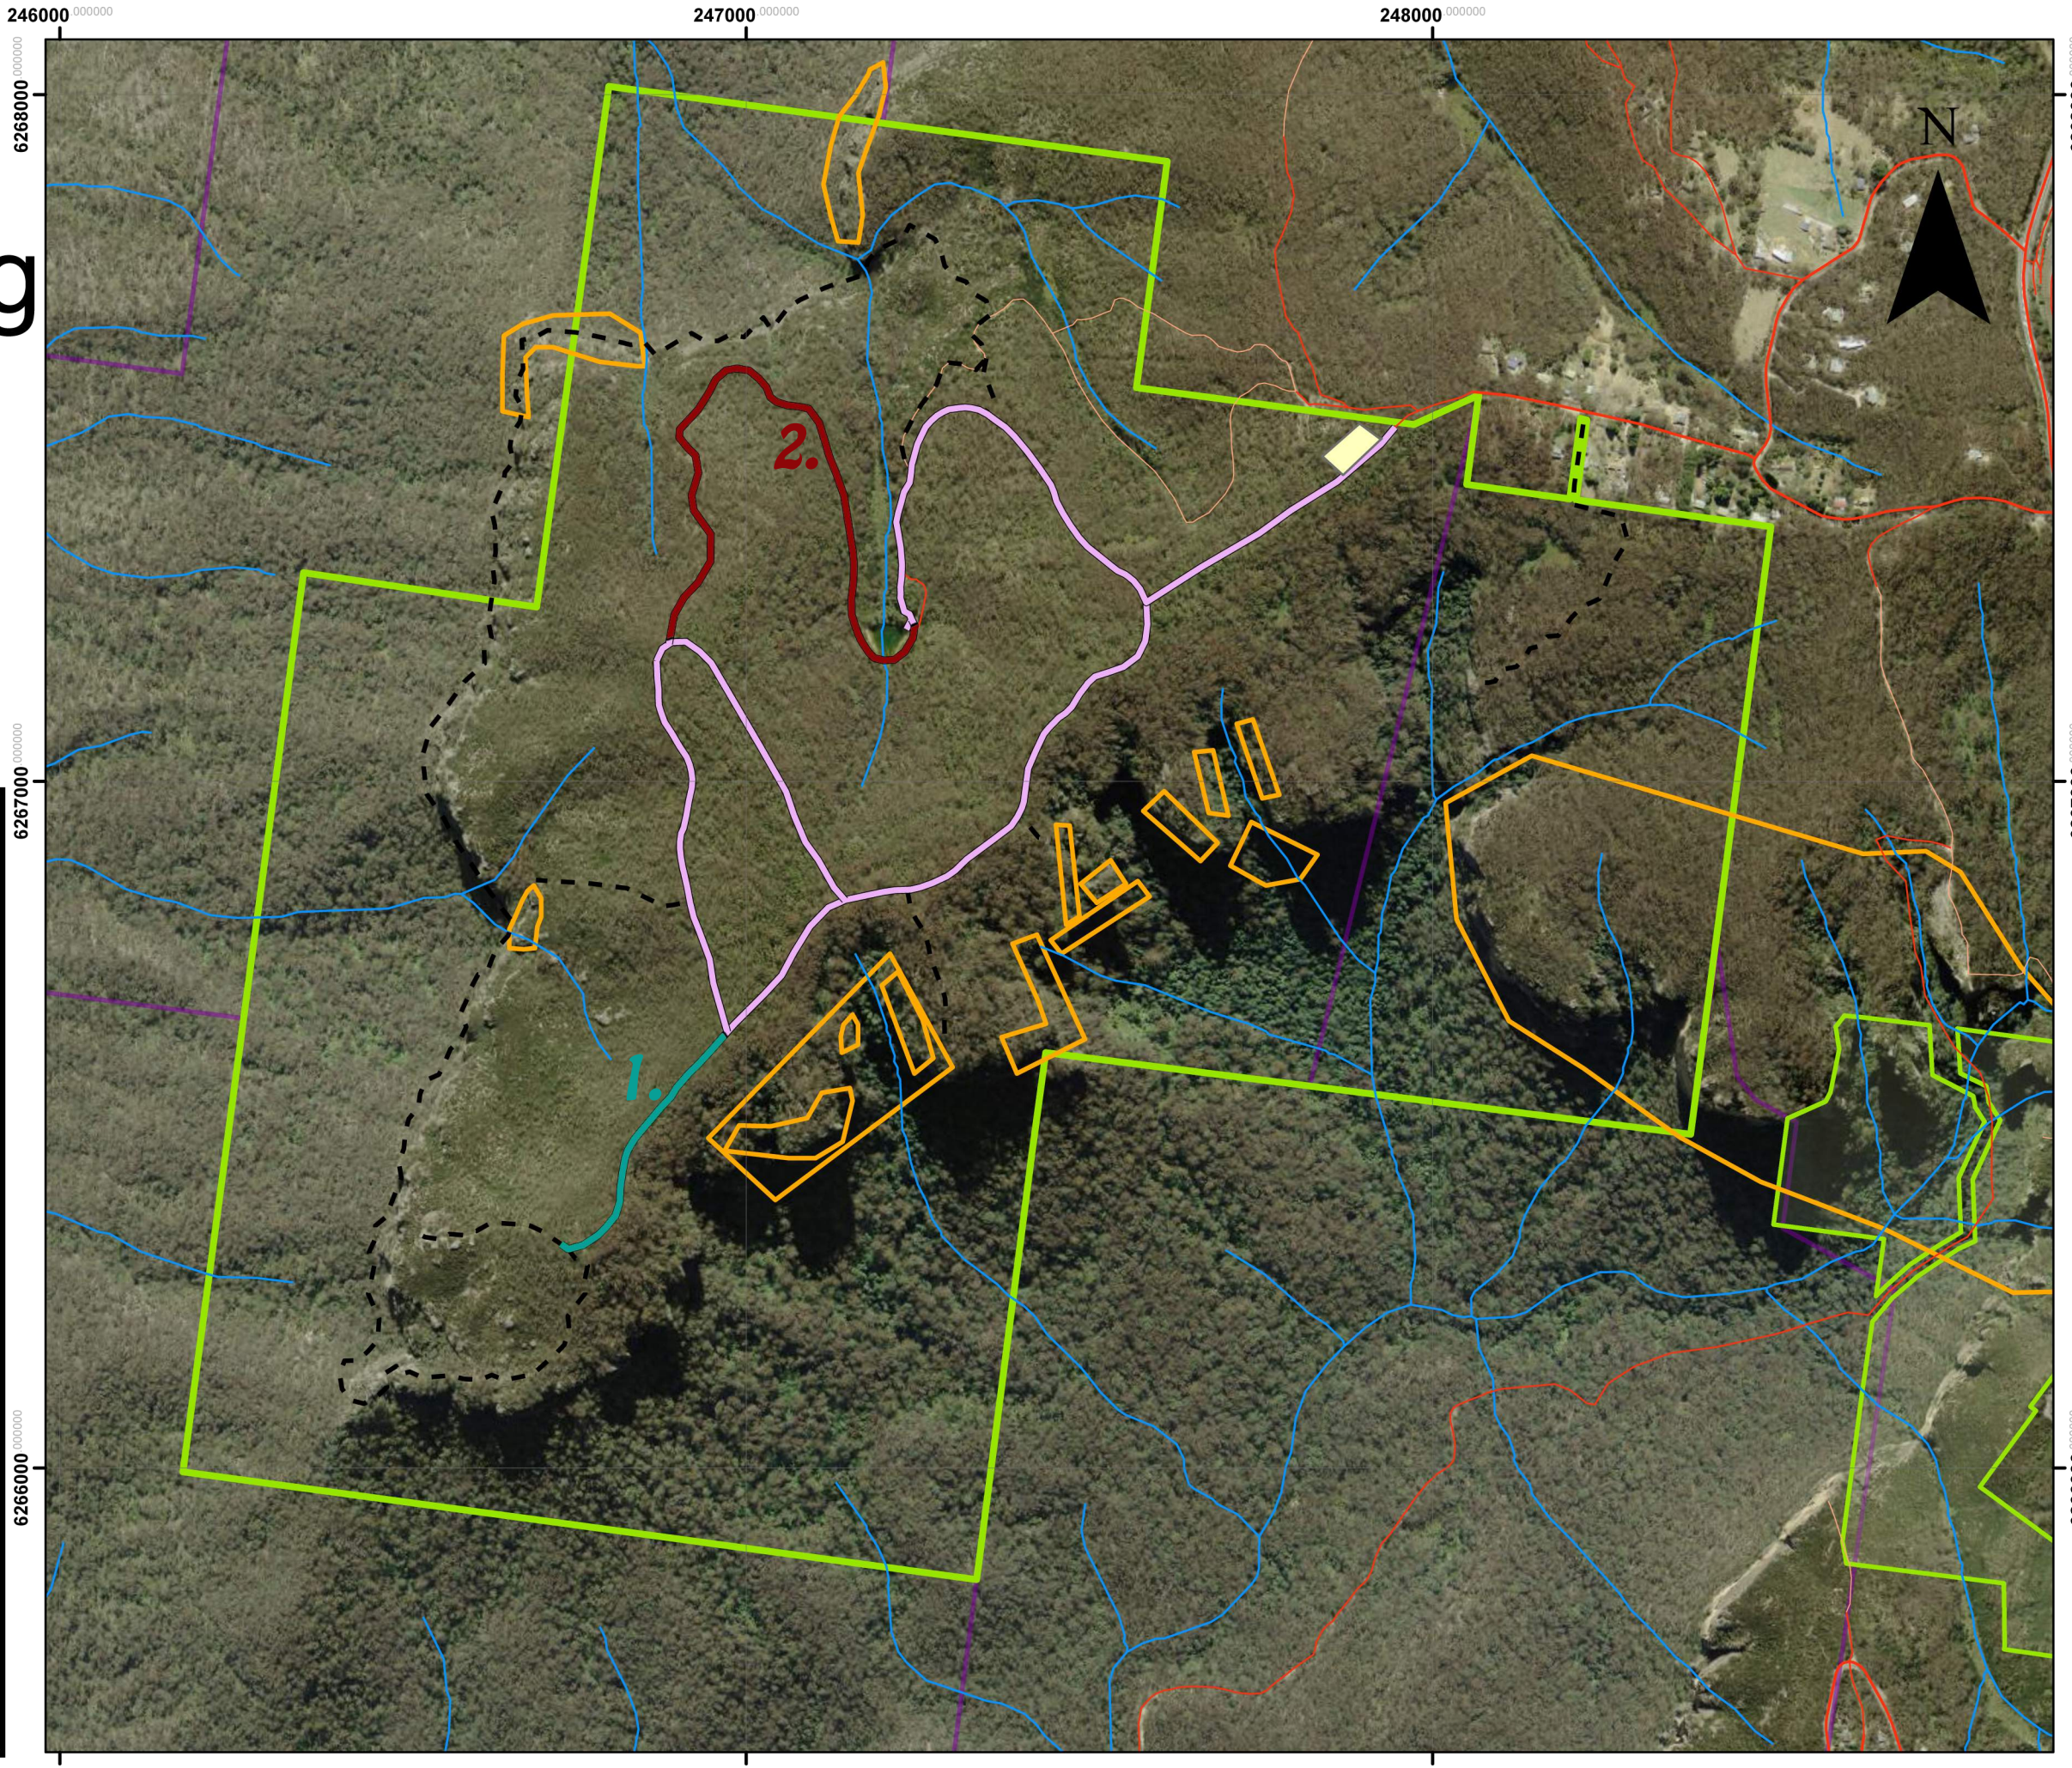

Ngula Bulgarabang proposal map

Key

-  Bike and Walking Tracks
-  Walking Tracks
-  DualCarriageway
-  StandardRoad
-  OnOffRamp
-  Roundabout
-  VehicularTrack
-  Pathway
-  Climbing Areas
-  Carpark
-  Watercourse
-  NPWS Estate

246000 000000 247000 000000 248000 000000

0.5 0.25 0 0.5 Kilometers