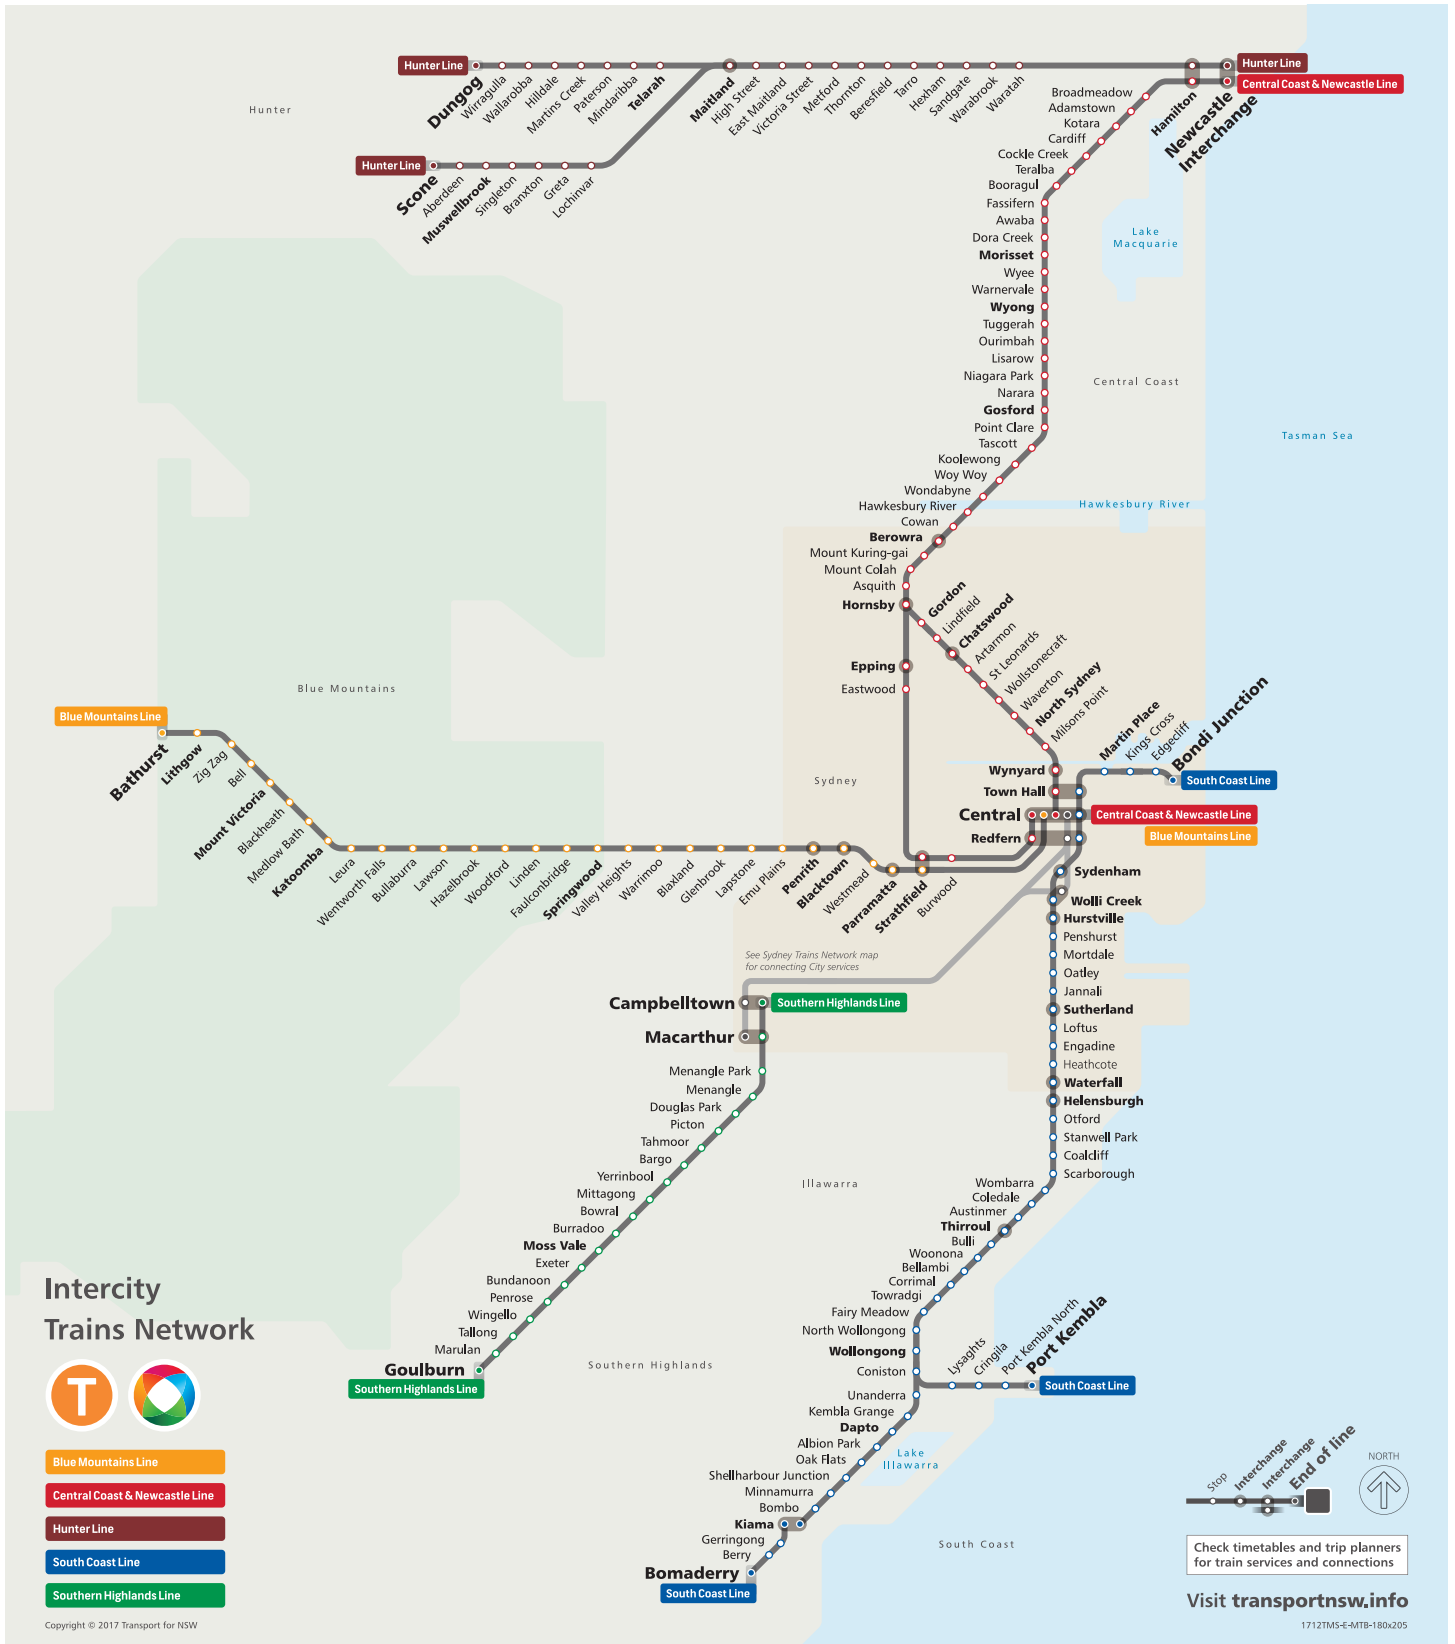

Intercity Trains Network

Intercity Trains Network

- Blue Mountains Line
- Central Coast & Newcastle Line
- Hunter Line
- South Coast Line
- Southern Highlands Line

Check timetables and trip planners for train services and connections

Visit transportsw.info

1712TMS-E-MTB-180x205